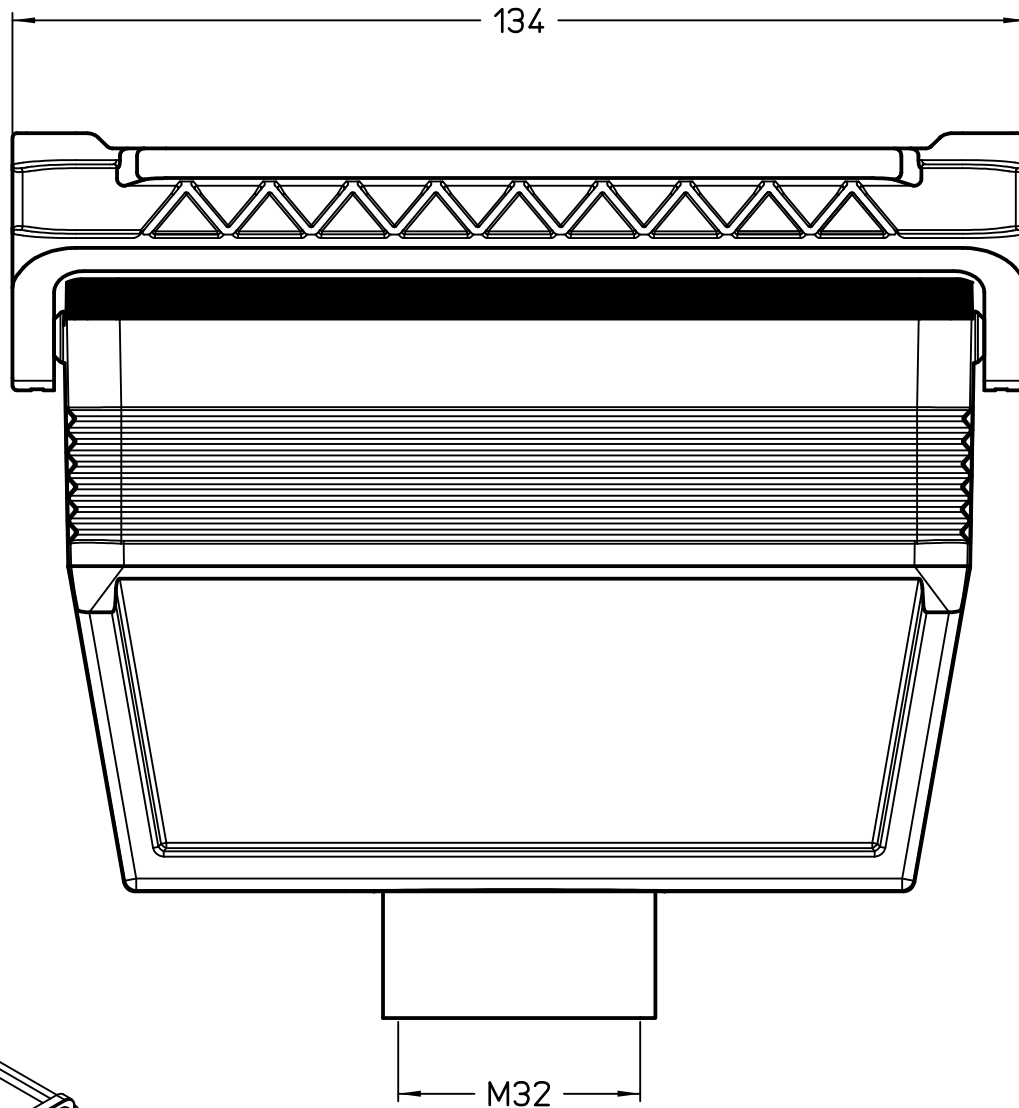

Diritti riservati All rights reserved

	Dimensions in mm
Original Size A4	
Date 07/03/23	
Sign. G. Renna	

Simplified representation with dimensions without tolerance

MLAV 24 LG32  
Hood, size "104.27", M32 top entry, with adapter, with 1 IL-BRID lever

Scale  
1:1