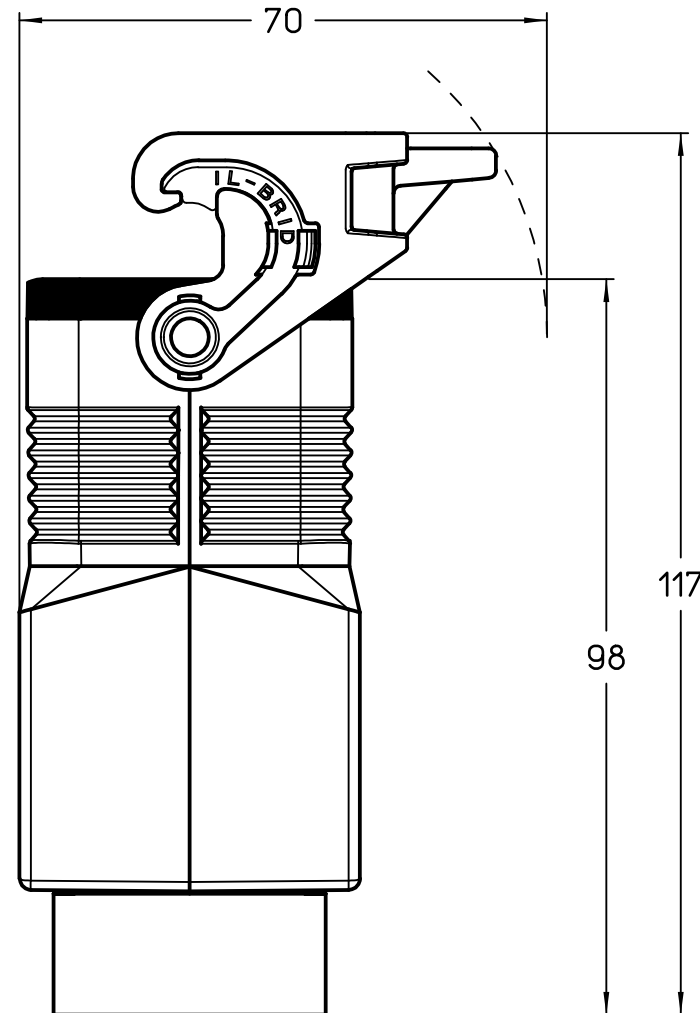

Diritti riservati All rights reserved

	Dimensions in mm
Original Size A4	
Date 07/03/23	
Sign. G. Renna	

Simplified representation with dimensions without tolerance

MLAV 24 LG32  
Hood, size "104.27", M32 top entry, with adapter, with 1 IL-BRID lever

Scale  
1:1