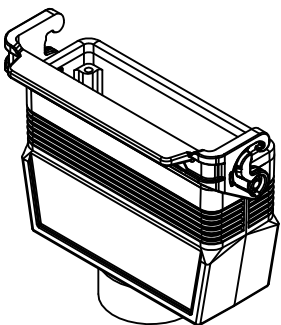

Diritti riservati All rights reserved

	Dimensions in mm
Original Size A4	
Date 07/03/23	
Sign. G. Renna	

Simplified representation with dimensions without tolerance

MLAV 24 LG32  
Hood, size "104.27", M32 top entry, with adapter, with 1 IL-BRID lever

Scale  
1:1